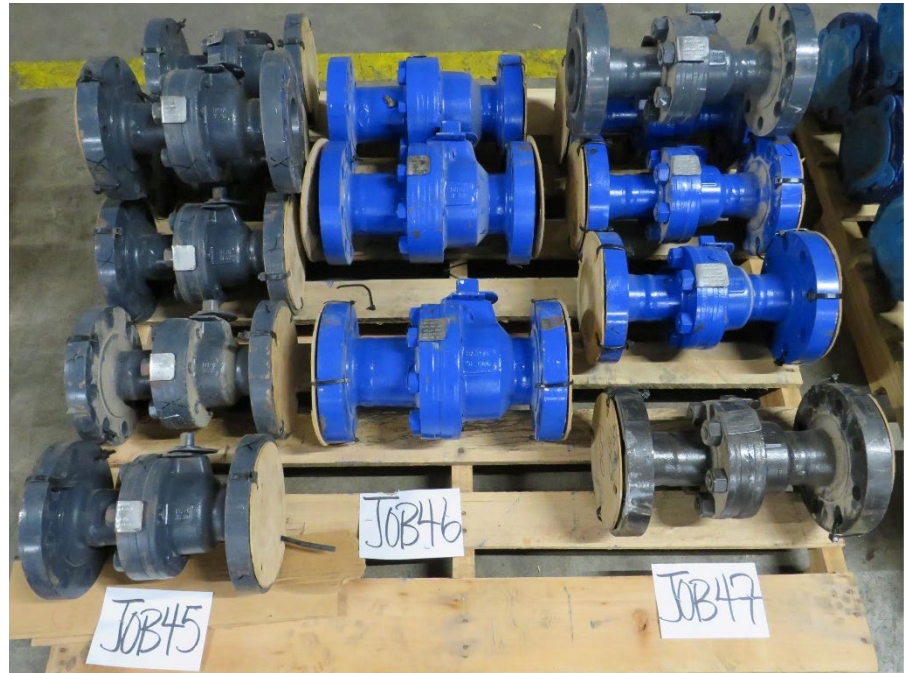

SLE 23-001 Pipeline Valves Sale