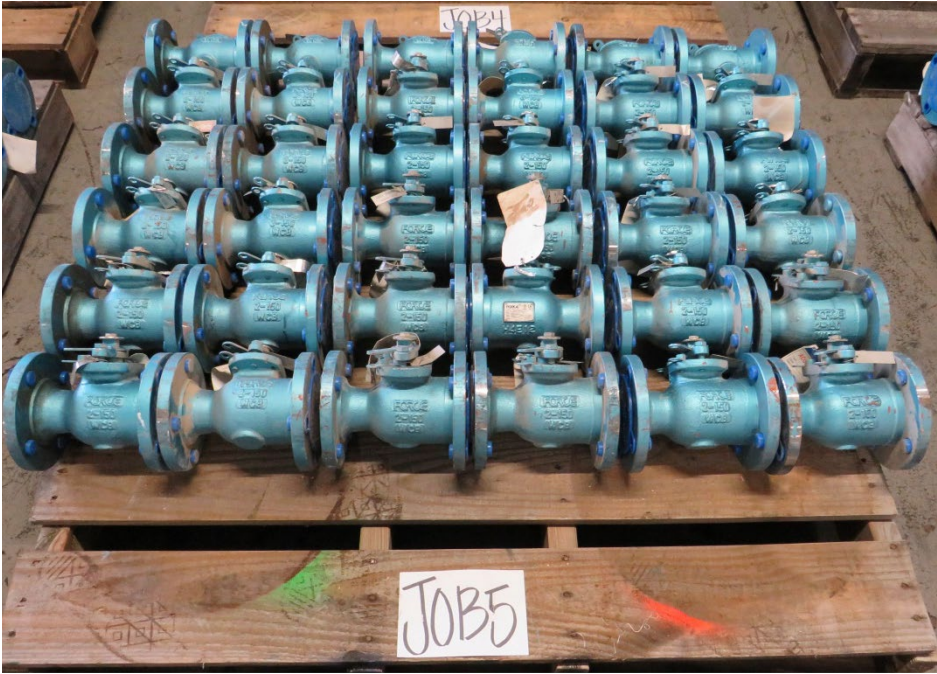

# SLE 23-001 Pipeline Valves Sale