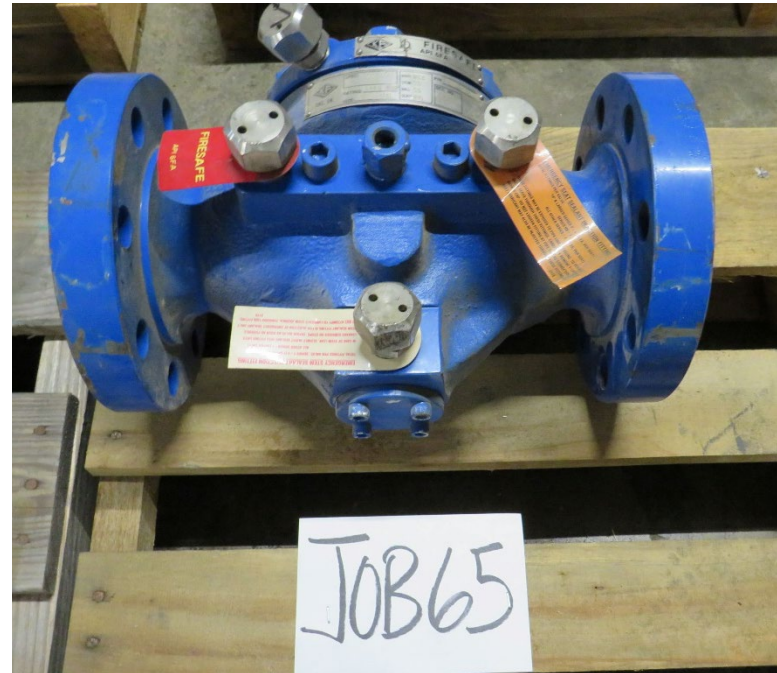

SLE 23-001 Pipeline Valves Sale