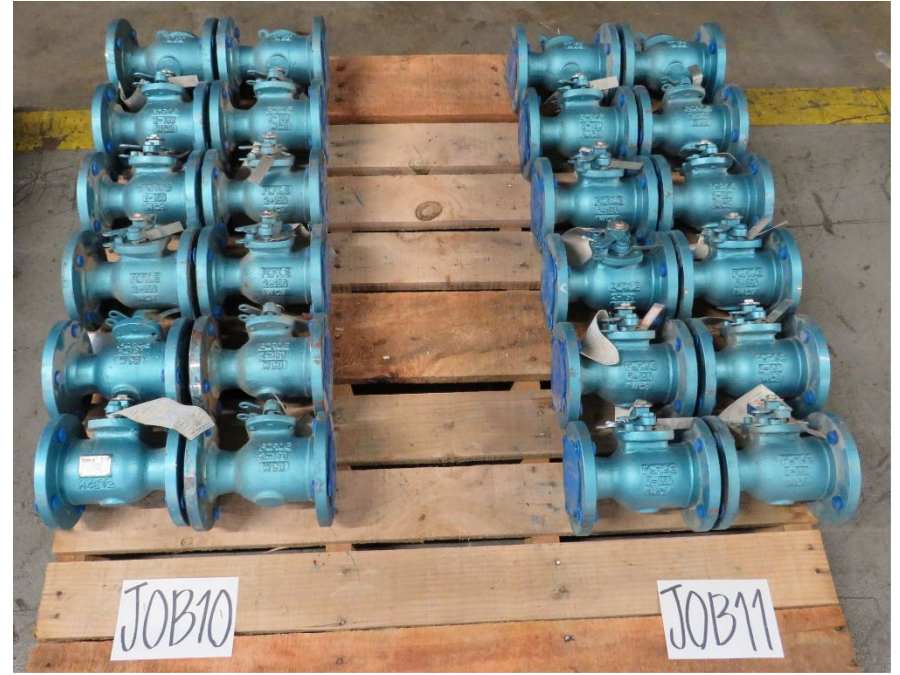

SLE 23-001 Pipeline Valves Sale