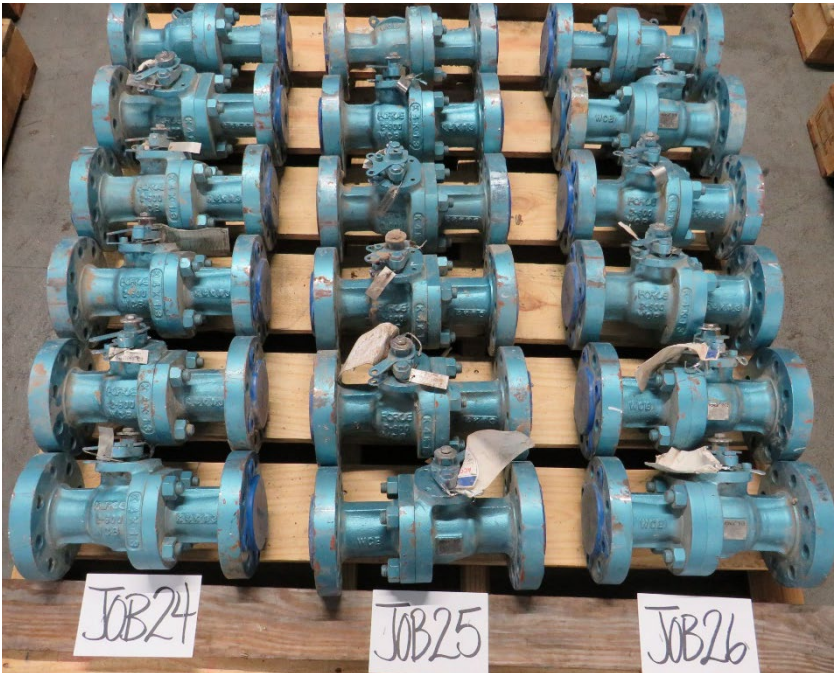

SLE 23-001 Pipeline Valves Sale